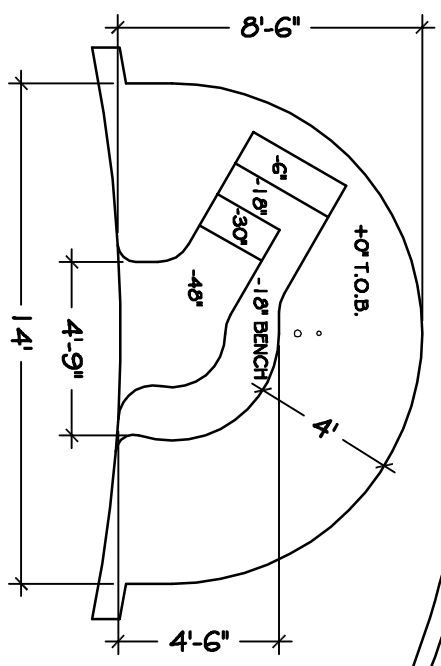

# TUNNEL/GROTTO/SLIDE/90

## PAD DETAIL

OFFICE #: (623) 780-2800  
 INFO@GETROCKS.COM  
 ROC182272

VISIT OUR ONLINE PORTFOLIO AT [WWW.GETROCKS.COM](http://WWW.GETROCKS.COM)

ROCKWORKS INC.