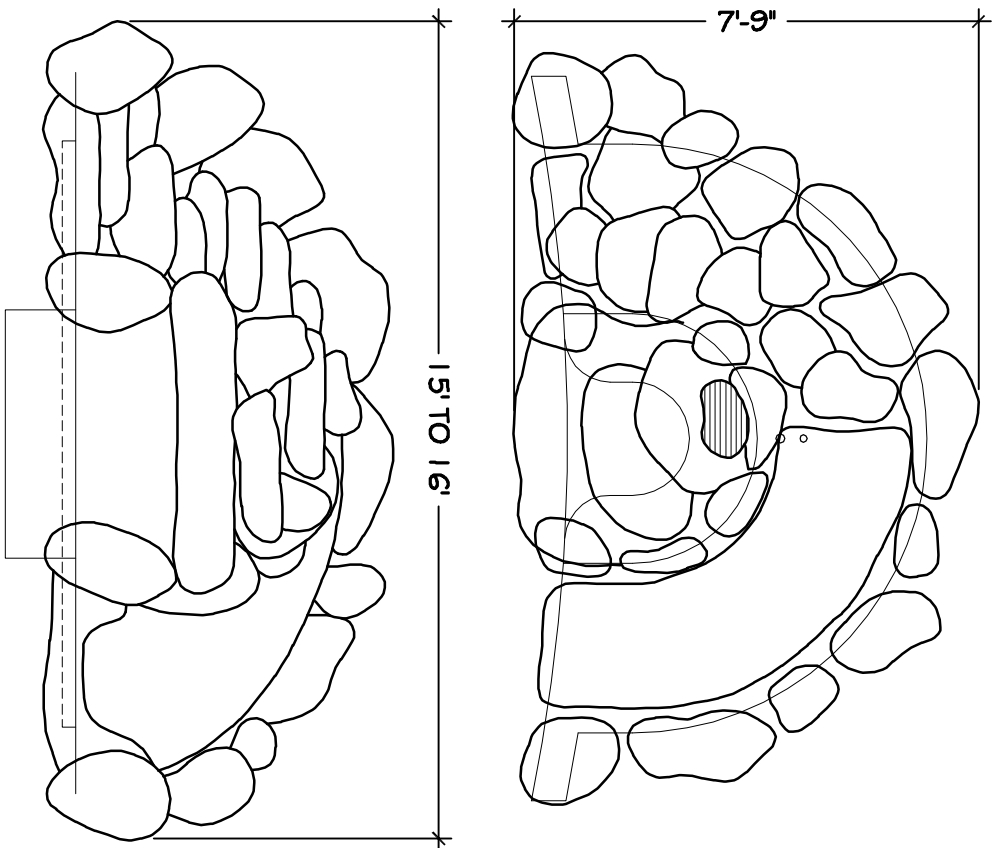

COVER/GROTTO/SLIDE/80

PAD DETAIL

OFFICE #: (623) 780-2800
 INFO@GETROCKS.COM
 ROC182272

VISIT OUR ONLINE PORTFOLIO AT WWW.GETROCKS.COM