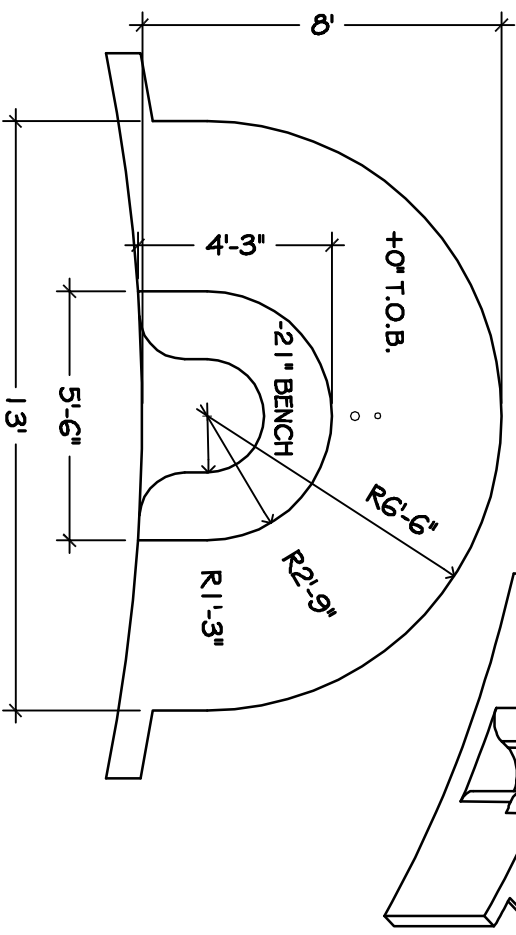

COVER/GROTTO/SLIDE/80

PAD DETAIL

OFFICE #: (623) 780-2800
 INFO@GETROCKS.COM
 ROC182272

VISIT OUR ONLINE PORTFOLIO AT WWW.GETROCKS.COM