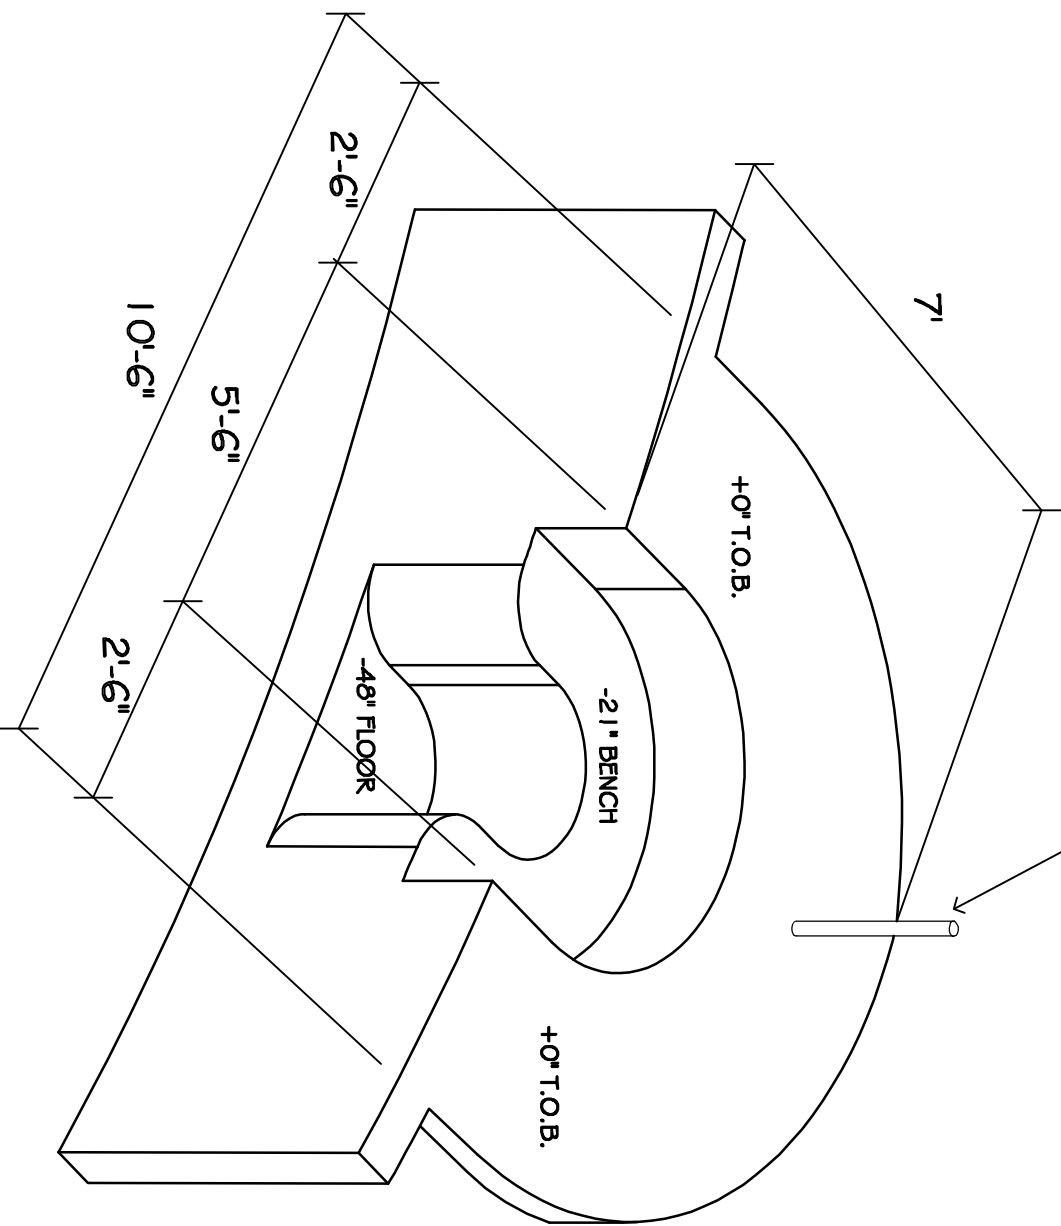

80 SQFT ARTIFICIAL ROCK GROTTO/COVE - SHOTCRETE DETAIL

2 1/2" RETURN TO BE 1 8" FROM REAR FORM

VISIT OUR ONLINE PORTFOLIO AT WWW.GETROCKS.COM

OFFICE #: (623) 780-2800
 INFO@GETROCKS.COM
 ROC182272

ROCKWORKS INC.