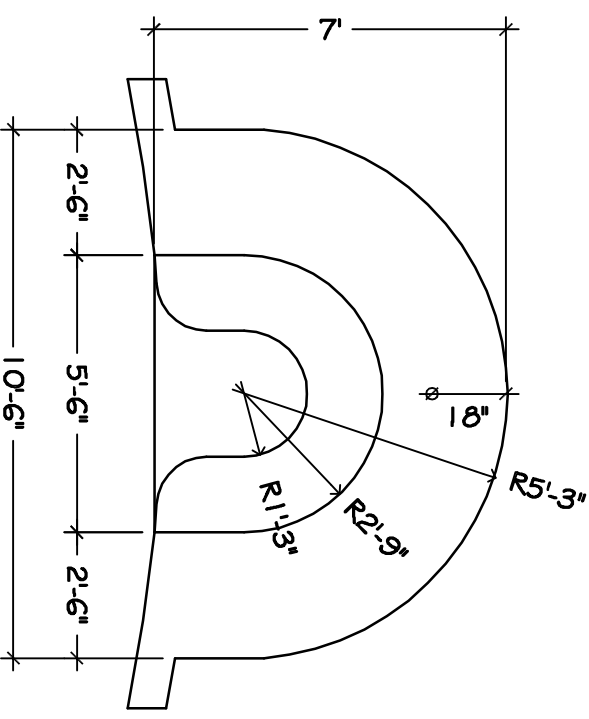

80 SQFT ARTIFICIAL ROCK GROTTO/COVE - SHOTCRETE DETAIL

2 1/2" RETURN TO BE 1 8" FROM REAR FORM

VISIT OUR ONLINE PORTFOLIO AT WWW.GETROCKS.COM

OFFICE #: (623) 780-2800
 INFO@GETROCKS.COM
 ROC182272

ROCKWORKS INC.