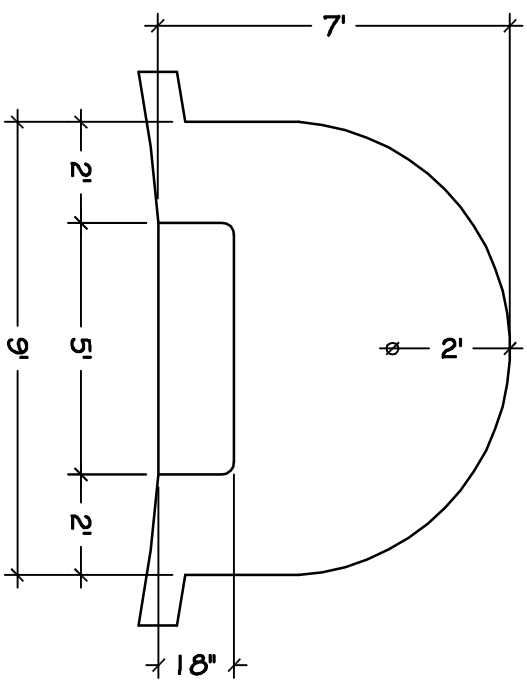

60 SQFT ARTIFICIAL ROCK GROTTO - SHOTCRETE DETAIL

2 1/2" RETURN TO BE 24"
FROM REAR FORM

VISIT OUR ONLINE PORTFOLIO AT WWW.GETROCKS.COM

OFFICE #: (623) 780-2800
 INFO@GETROCKS.COM
 ROC182272

ROCKWORKS INC.