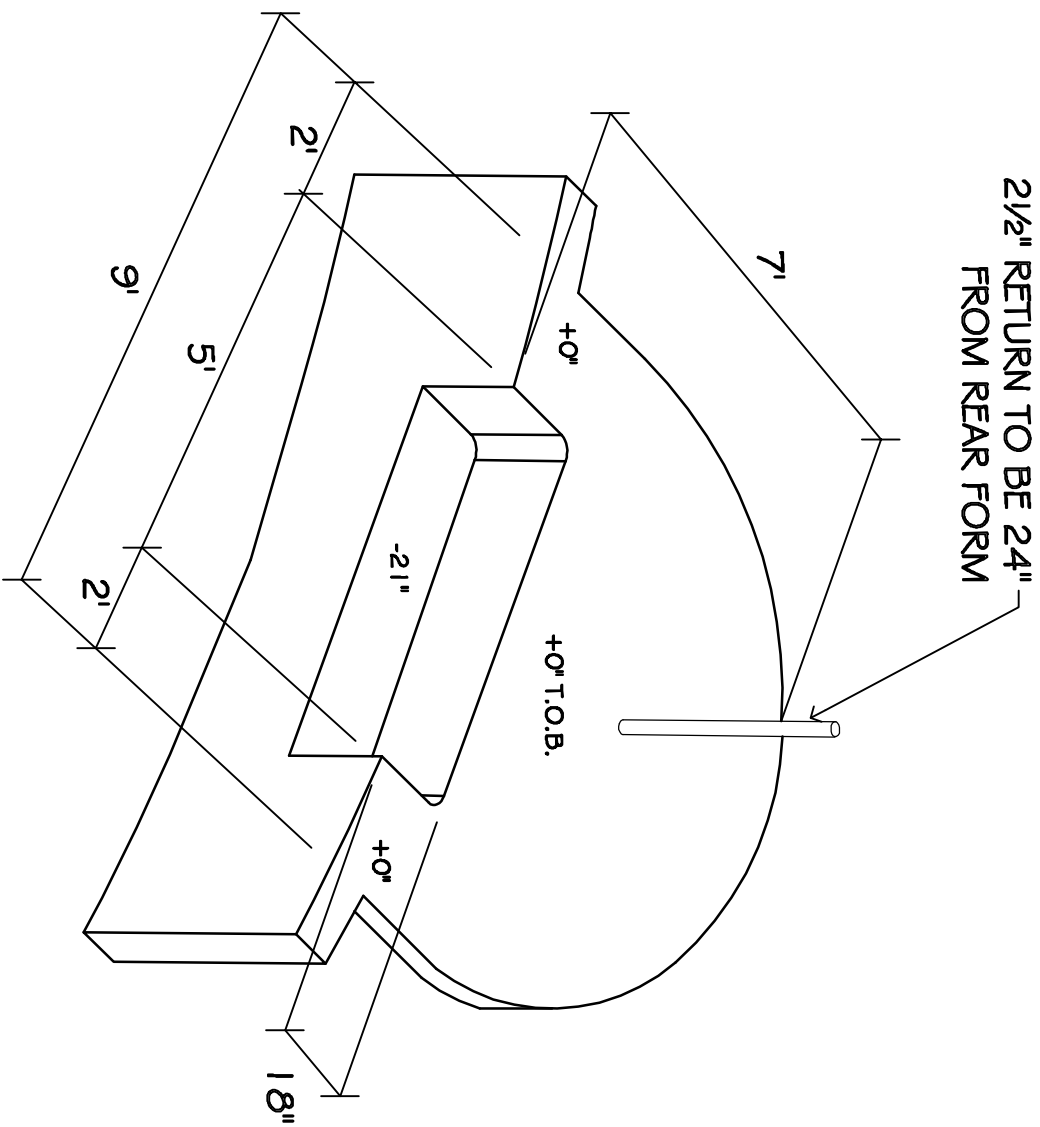

60 SQFT ARTIFICIAL ROCK GROTTO - SHOTCRETE DETAIL

2 1/2" RETURN TO BE 24"
FROM REAR FORM

VISIT OUR ONLINE PORTFOLIO AT WWW.GETROCKS.COM

OFFICE #: (623) 780-2800
 INFO@GETROCKS.COM
 ROC182272

ROCKWORKS INC.