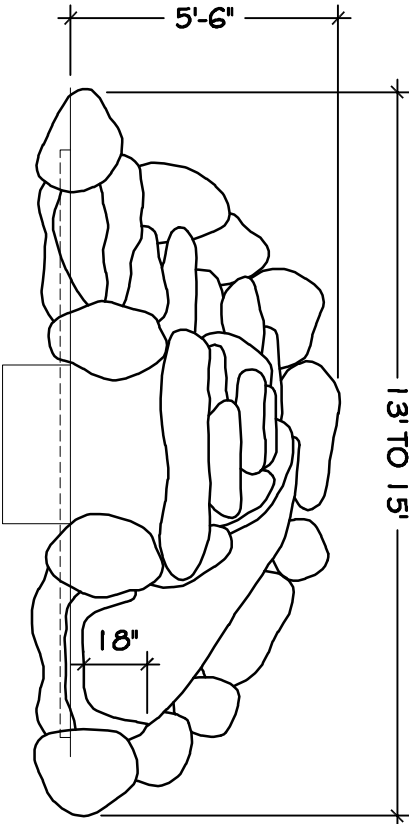

BENCH/GROTTO/SLIDE/GO

PAD DETAIL

OFFICE #: (623) 780-2800
 INFO@GETROCKS.COM
 ROC182272

ROCKWORKS INC.

VISIT OUR ONLINE PORTFOLIO AT WWW.GETROCKS.COM