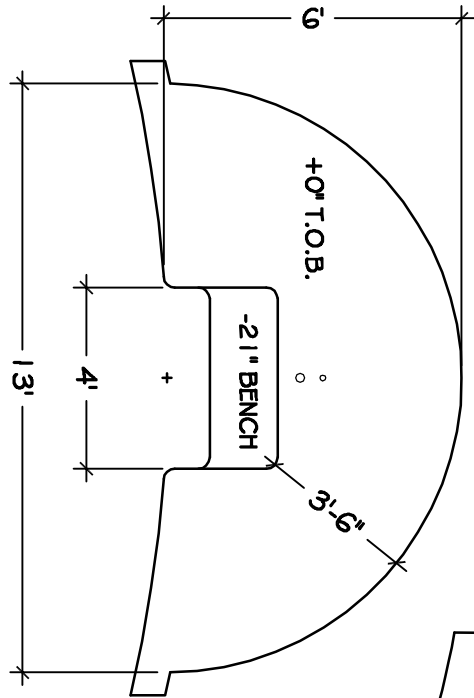

BENCH/GROTTO/SLIDE/GO

PAD DETAIL

OFFICE #: (623) 780-2800
 INFO@GETROCKS.COM
 ROC182272

ROCKWORKS INC.

VISIT OUR ONLINE PORTFOLIO AT WWW.GETROCKS.COM