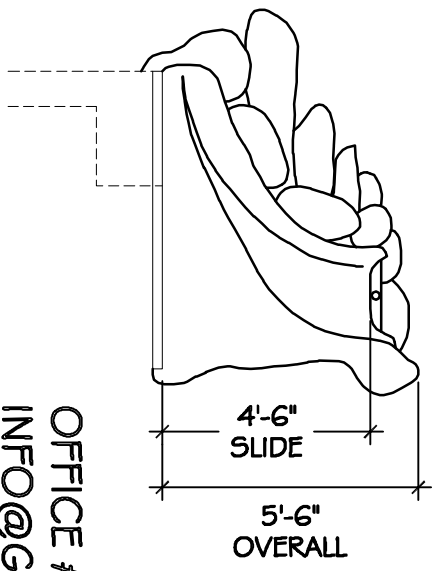

BENCH/GROTTO/SLIDE/GO

PAD DETAIL

OFFICE #: (623) 780-2800
 INFO@GETROCKS.COM
 ROC182272

ROCKWORKS INC.

VISIT OUR ONLINE PORTFOLIO AT WWW.GETROCKS.COM